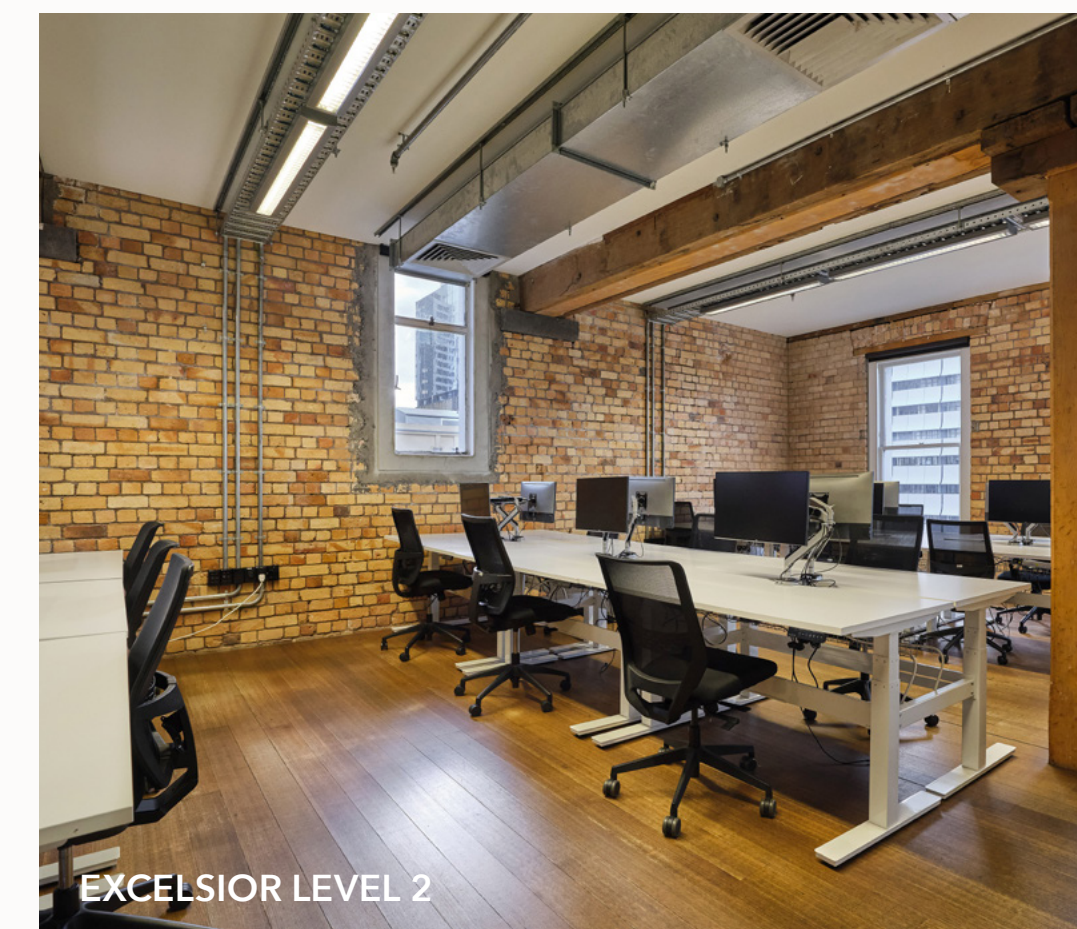

Excelsior Level 2 - Kitchen

INCLUSIONS

- All Opex, No Capex
- Power, water, air con, cleaning, instant tea/coffee milk, security, repairs and maintenance
- 24 hour access
- Concierge support (mail, couriers, front of house and reception duties etc)
- Cafe/bar on site (member discounts on all beverages)
- Access to meeting rooms (allocation of meeting rooms per private office), event spaces and common/lounge spaces across all Generator sites in Auckland, Wellington and now in Australia with our exclusive partnership with Hub Australia
- Fully tailored IT network, including hardware, software, ISP, access control and security. IT support on site
- Roaming wifi across all sites
- Fully managed print service - no print equipment lease needed and print allowance per person per month includes (250 B&W sheets)
- Access to our monthly community events across all sites (from yoga and speaker series to networking events)
- Exclusive members access to our intranet and mobile app with availability for booking our services directly

[Site video](#)

[Visit webpage](#)